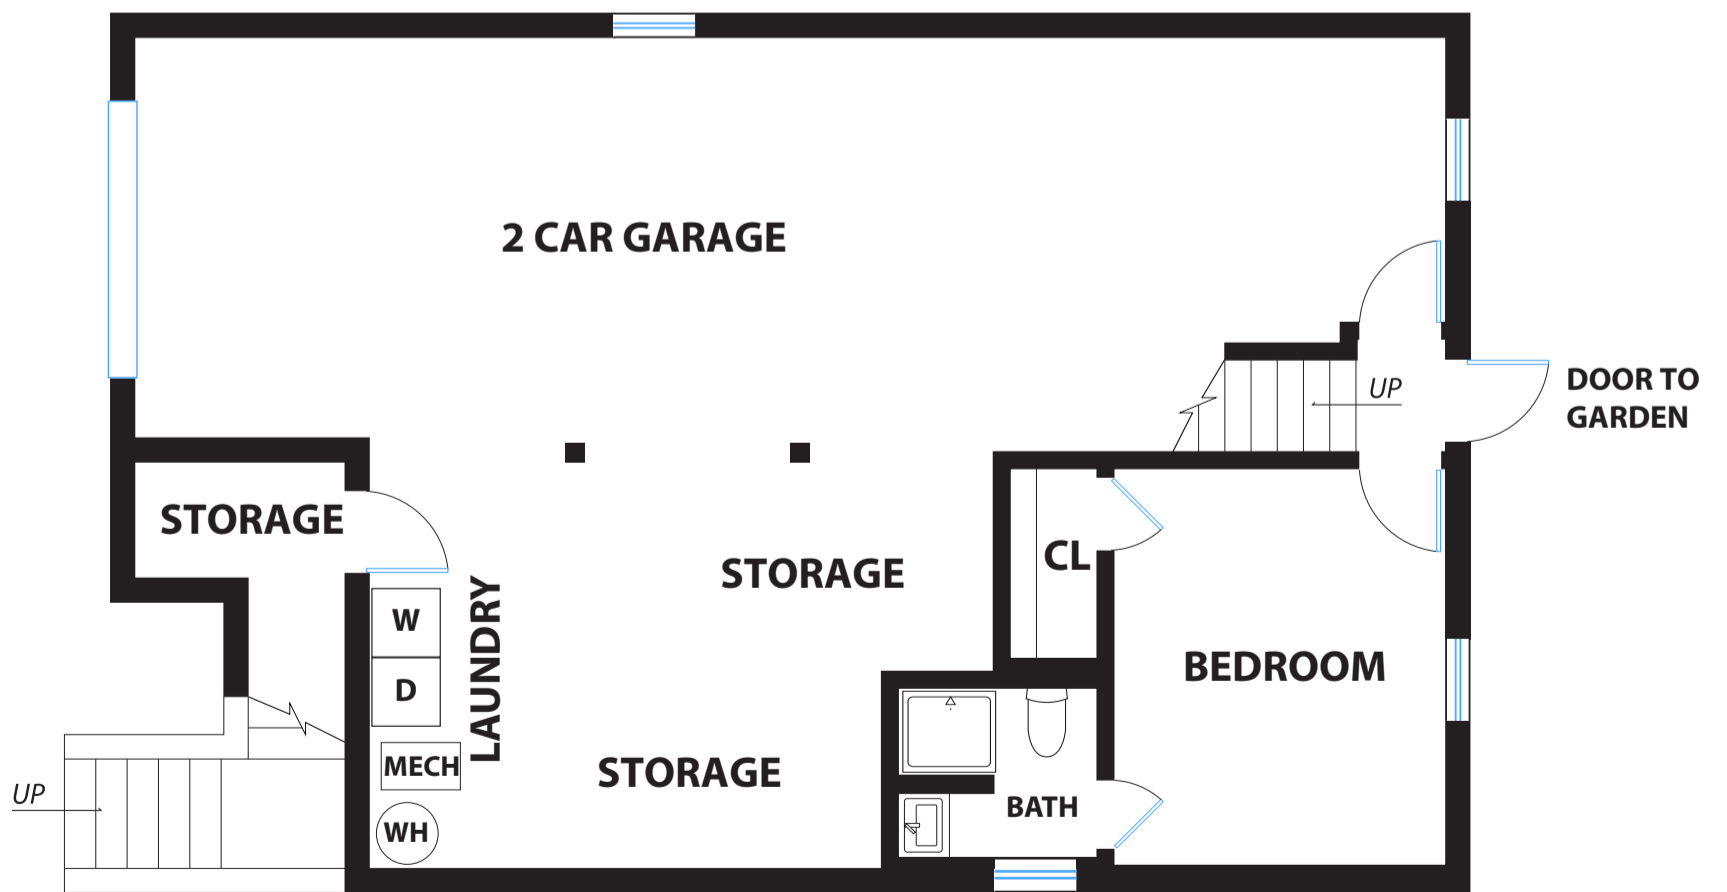

173 EVELYN WAY

SAN FRANCISCO

PROPERTY SQ FT INFORMATION

MEASUREMENTS CALCULATED TO THE EXTERIOR WALLS

LIVING SPACE: 1435 SQ FT

* Lower Level: 265 Sq Ft

* Main Level: 1170 Sq Ft

MAIN LEVEL

LOWER LEVEL