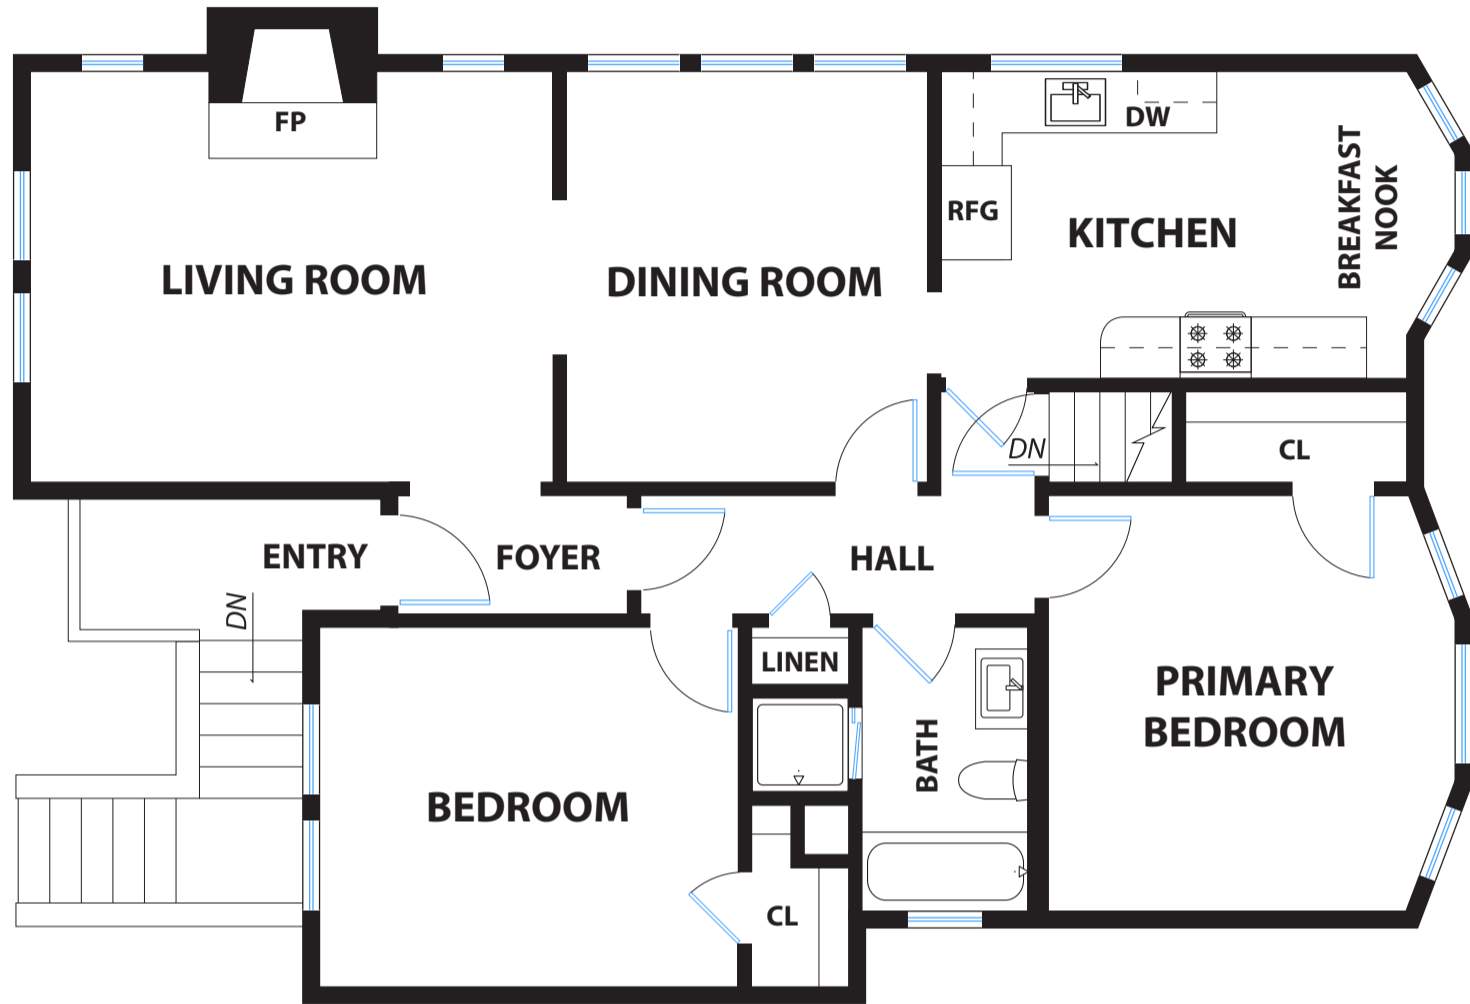

173 EVELYN WAY

SAN FRANCISCO

PROPERTY SQ FT INFORMATION

MEASUREMENTS CALCULATED TO THE EXTERIOR WALLS

LIVING SPACE: 1435 SQ FT

* Lower Level: 265 Sq Ft

* Main Level: 1170 Sq Ft

MAIN LEVEL

LOWER LEVEL